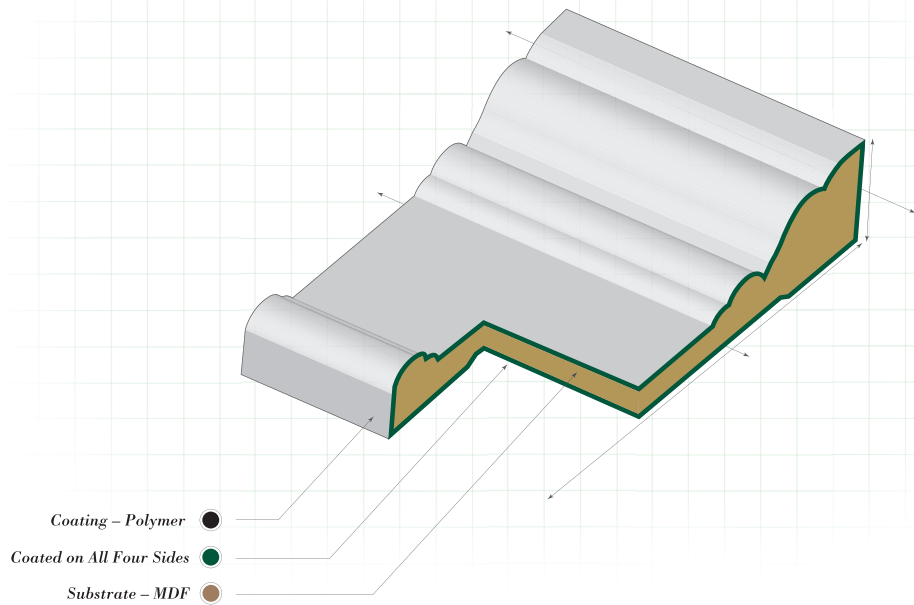

Retail Display Rack Information

Maximize your return on retail space

- High gross margin return per square foot
- High inventory turns
- Minimum floor space required (48" w x 32" d x 86" h)
- Free display rack with new stocking order
- POP comes with rack

Installation

- Cut - Install - Fill/Caulk
- Perfect clean cuts
- No painting required
- Color matched caulk and fill stick

Performance

- Dent, mar and scratch resistant
- Water and moisture resistant
- Resistant to splitting
- Eliminates seasonal shrinkage / swelling

Aesthetics

- Finished Elegance White
- Silky-smooth furniture finish

Recommended SKU carry. Individual SKUs will vary by region. Rack is free with stocking order.

Item #:	Profile	Dimensions	PCS / Rack	Price
10001768	Quarter Round - FE106	11/16" x 11/16" x 8'	20	
10001773	Base Shoe - FE129	7/16" x 11/16" x 8'	20	
10001774	Base Cap - FE163	11/16" x 1-3/8" x 8'	16	
10001789	Base - FE1866	5/8" x 5-1/4" x 8'	16	
10001782	Base - FE 623	9/16" x 3-1/4" x 8'	16	
10001780	Chair Rail - FE390	11/16" x 2-5/8" x 8'	16	
10001779	Casing - FE356	11/16" x 2-1/4" x 7'	16	
10001795	Casing - FERB03	1" x 3-1/2" x 8'	10	
10001762	Crown - FE49	7/16" x 3-5/8" x 8'	20	
10001622	S4S Board - FE1x4	11/16" x 3-3/4" x 8'	14	
10001833	Caulk 10.1 oz Cartridge	12 / box	12	
10003374	Touch up Kit	6 / box	12	
10003595	Finished Elegance Retail Rack with POP (\$400)	48" w x 32" d x 86" h		